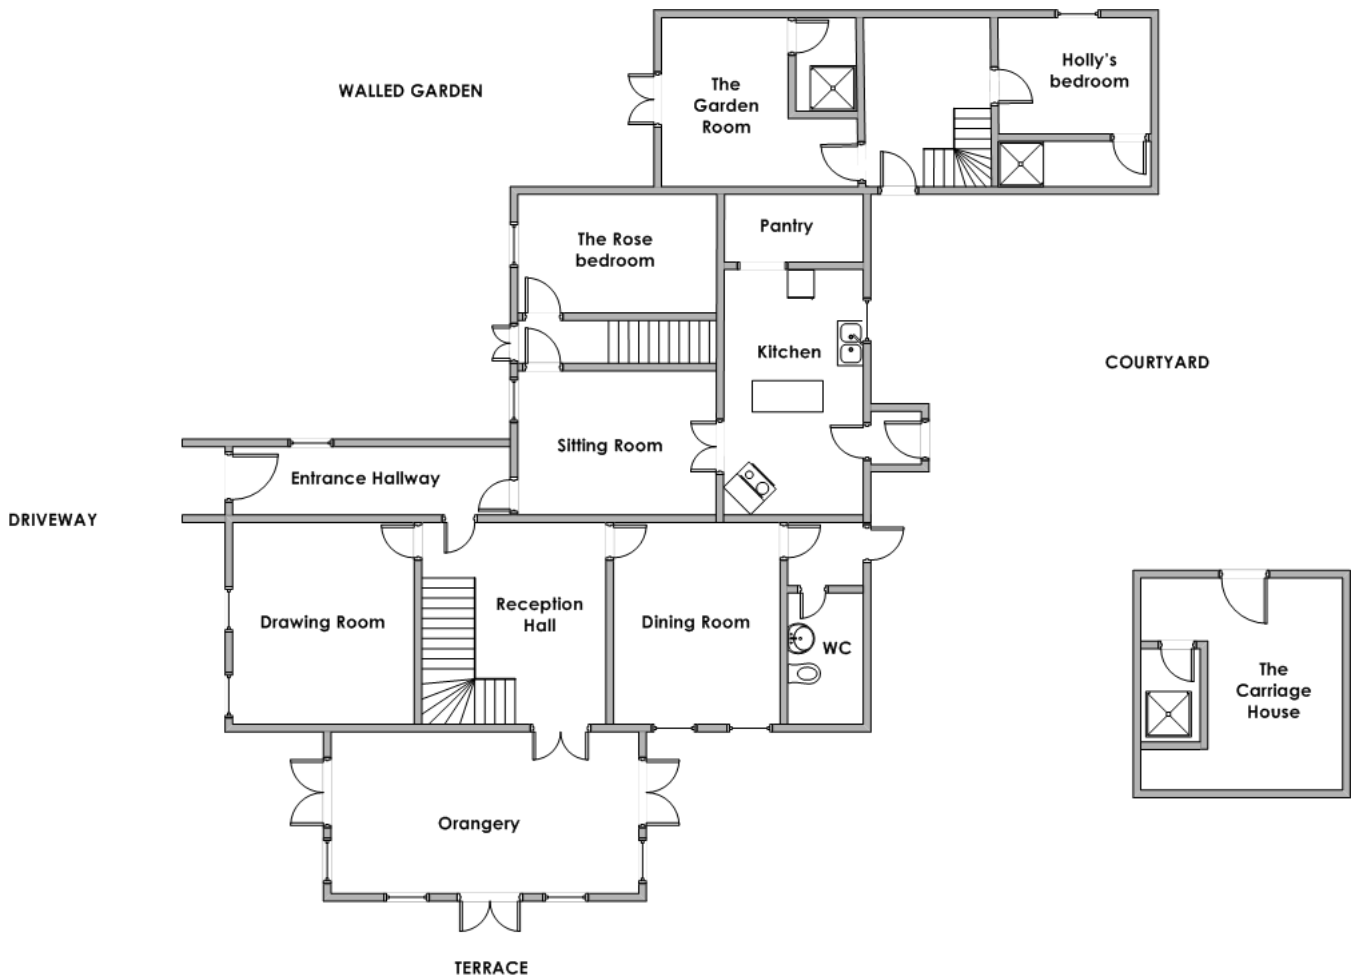

Woodhill Hall

Ground floor plan

Woodhill Hall
Luxury Holiday Accommodation

Woodhill Hall,
Otterburn, Northumberland NE19 1JX

Tel: +44 (0) 1830 520657 info@woodhillhall.co.uk